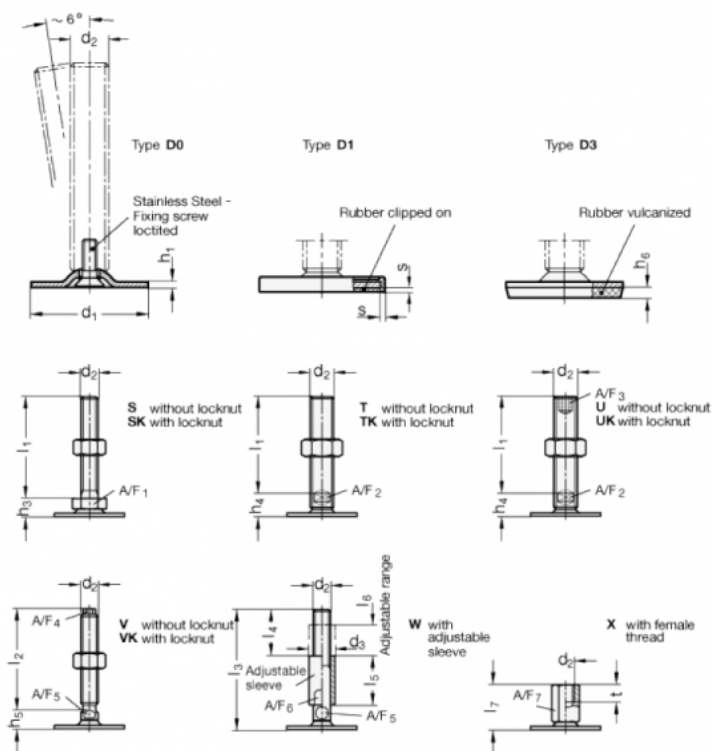

Article number: 204160M16100D0TK
 Description: E+G levelling foot
 GN 41-60-M16-100-D0-TK
 Note: TK With nut, Wrench flat at the bottom

Measures

- A/F2 = 12
- d1 = 60
- d2 = M16
- h1 = 2.5
- h4 = 17
- h6 =
- l1 = 100
- s =